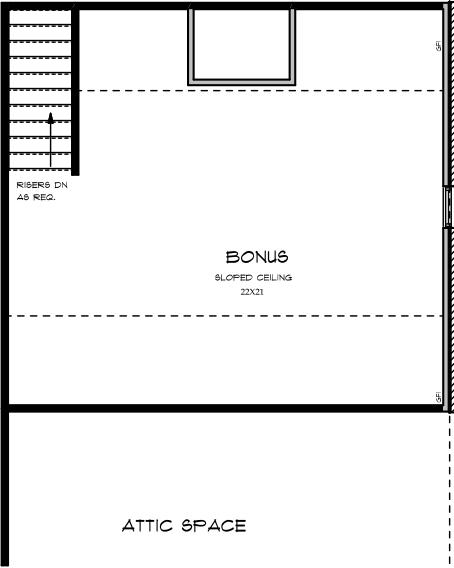

ATTIC SPACE

RISERS DN
AS REQ.

BONUS
SLOPED CEILING
22X21

ATTIC SPACE